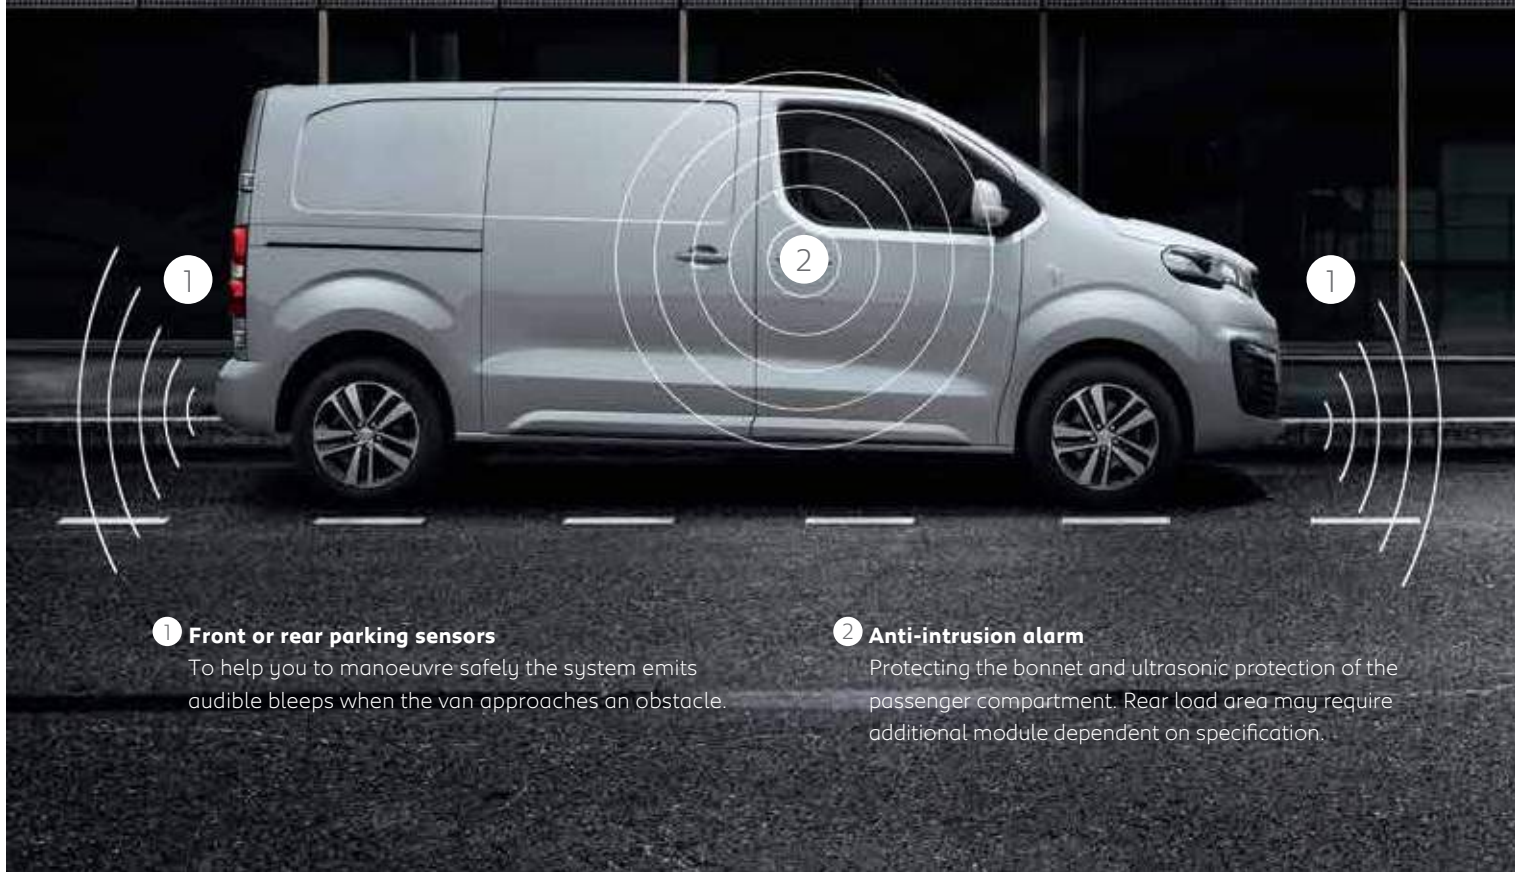

SECURITY AND SAFETY

Fog lights, locking wheel nuts or reinforced locks, safety and security is always front of mind for you and it is for us too. With our range accessories designed to keep you safe on the road and your contents safe in your van.

1

2

1

1 Front or rear parking sensors

To help you to manoeuvre safely the system emits audible beeps when the van approaches an obstacle.

2 Anti-intrusion alarm

Protecting the bonnet and ultrasonic protection of the passenger compartment. Rear load area may require additional module dependent on specification.